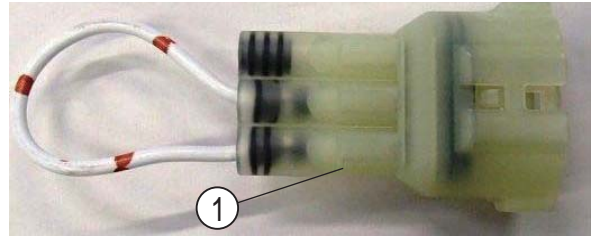

## INSTALLATION OF JOINT CONNECTOR ASSY

### 1752-690-530-10 : Connector / Joint ASSY

When installing mower deck SMM54, install the Connector / Joint ASSY (1) to connector (2) on the machine except when machine equips with the grass collector, SBC550 or SBC600.

## INSTALLATION

1. Connector (2) is located at the rear right hand side of the machine.

2. If you dismount the grass collector from machine before installing mower deck SMM54, remove harness (for safety switch) (3) from connector (2).

3. Connect the Connector / Joint ASSY (1) to connector (2).

**IMPORTANT:** When machine equips with the grass collector, SBC550 or SBC600, connect harness (for safety switch) (3) to connector (2).