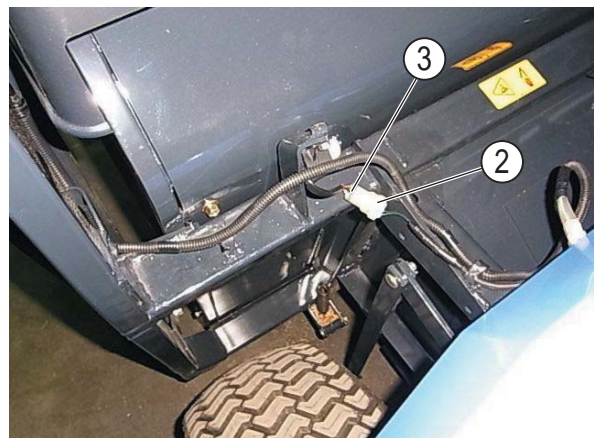

## INSTALLATION

1. Connector (2) is located at the rear right hand side of the machine.

2. If you dismount the grass collector from machine before installing mower deck SMM54, remove harness (for safety switch) (3) from connector (2).