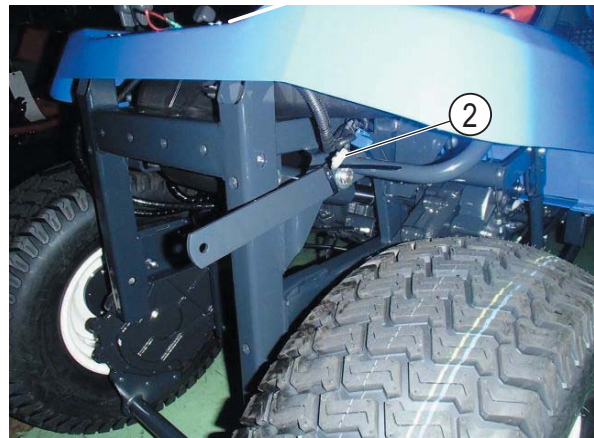

INSTALLATION

1. Connector (2) is located at the rear right hand side of the machine.