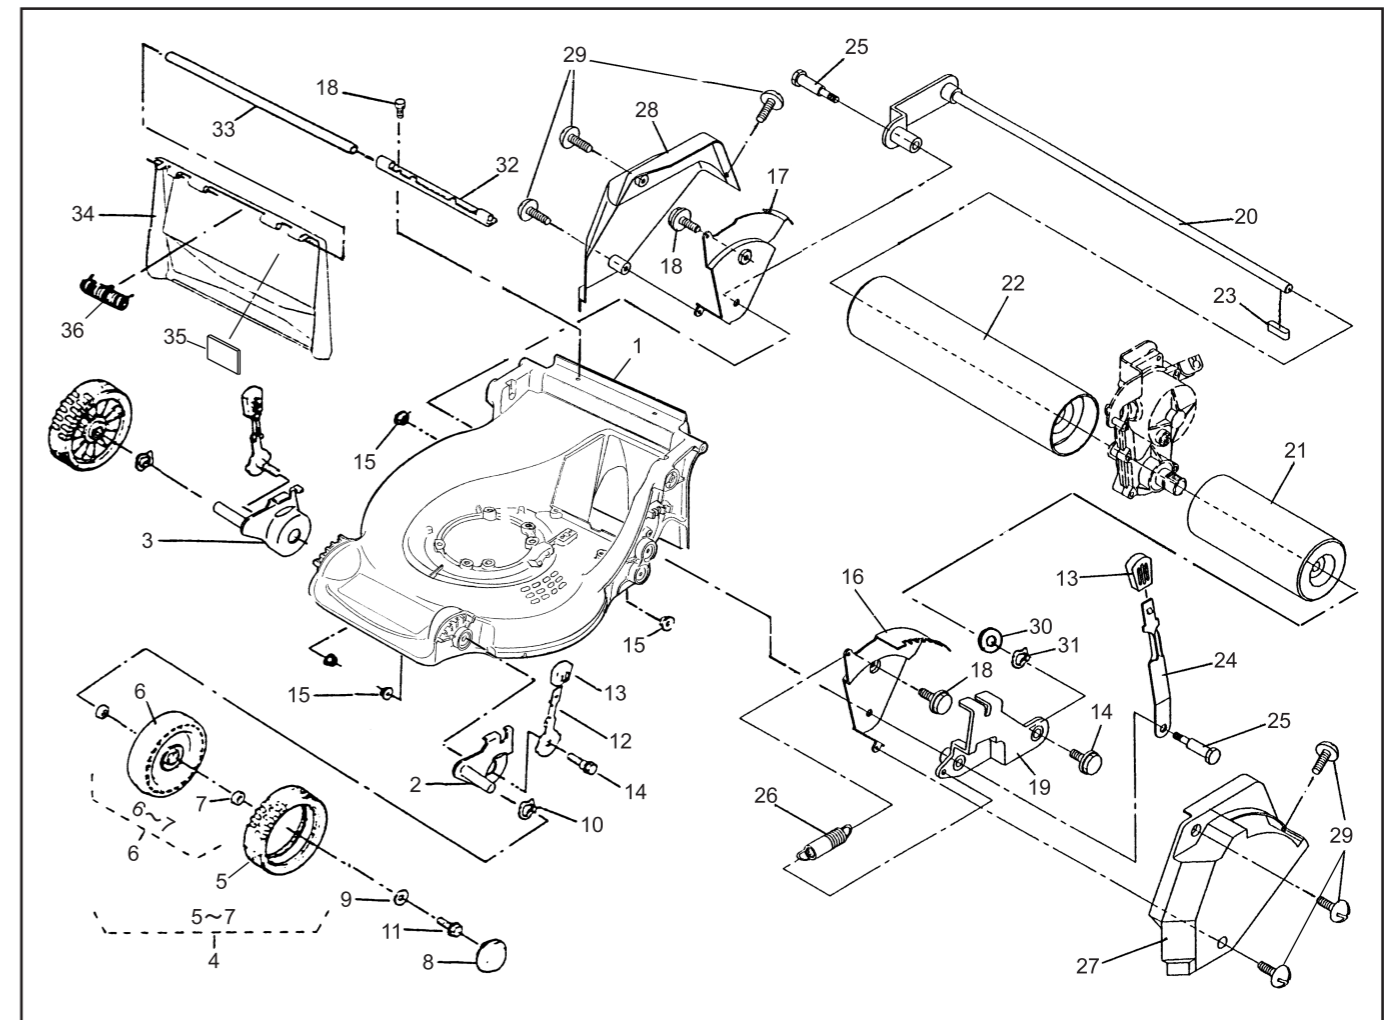

PARTS LIST

MODEL : SW4190-BRE4 (ISEKI)

46013-216

REF. No.	PARTS No.	PARTS NAME	WHEEL		PRICE( )	2/2		REMARKS
			Q'TY INCLUDING			RECOMM.(%) Lot.100		
28	36065 | 405	COVER	1			3		
29	475L | 0516	(+)TAPPING SCREW	6			3		M5 × 16
30	61024 | 118	SPACER		0~2		3		
31	664V | 0016	WAVE SPRING WASHER		0~2		3		
32	11113 | 292	STAY	1			3		
33	64014 | 324	SHAFT	1			3		
34	36068 | 188 | 46	GUARD	1			3		
35	36080 | 149	RUBBER SHEET	1			10		
36	68013 | 336	SPRING	1			3