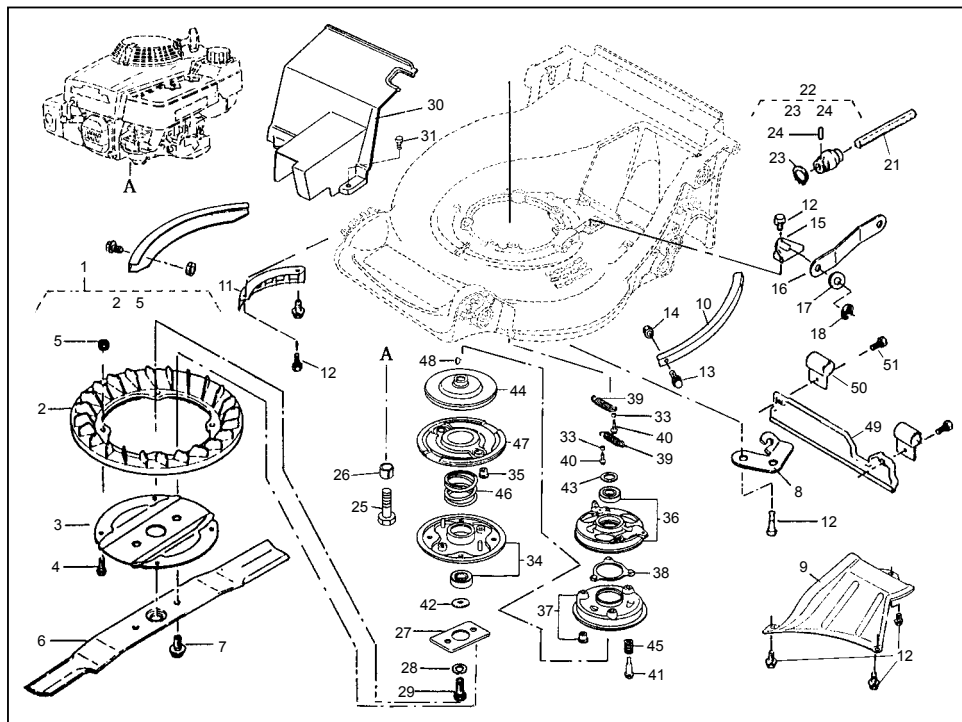

PARTS LIST

MODEL : SW4190-BE4 (ISEKI)

46014-117

REF. No.	PARTS No.	PARTS NAME	GRASS-CUTTING		1/2	Jan.25,2003
			Q'TY	PRICE( )	RECOMM.(%) Lot.100	REMARKS
1	7066-71082-111	FAN ASSY	1		-	
2	7066-51125-103	FAN	1		5	
3	7066-11102-151	HOLDER	1		5	
4	7066-31062-169	PRE-COAT LOCK BOLT	4		5	M6² 16
5	7066-579L0600	FLANGE NUT	4		5	M6
6	7066-91014-165	BLADE	1		15	
7	7066-31057-197	HEXAGON BOLT	2		15	
8	7066-51002-118	WIRE HOLDER	1		3	
9	7066-36065-400	COVER	1		10	
10	7066-51090-128-09	PROTECTOR	2		5	
11	7066-36065-180	COVER	1		3	
12	7066-342J0612	FLANGE BOLT TAPPING	9		3	M6² 12
13	7066-335L0616	FLANGE BOLT	4		5	M6² 16
14	7066-512L0600	HEXAGON NUT	4		3	M6
15	7066-11006-113	STAY C.P.	1		5	
16	7066-91049-119	CONNECTOR	1		5	
17	7066-611L1000	WASHER	1		3	M10
18	7066-816V0800	E-SNAP RING	1		5	8
19						
20						
21	7066-64014-244	SHAFT	1		3	
22	7066-91097-101	UNIVERSAL JOINT	1		3	
23	7066-812V2000	C-SNAP RING FOR SHAFT	1		1	20
24	7066-717B0418	PARALLEL PIN	1		5	4² 18
25	7066-31057-243	HEXAGON BOLT	4		3	
26	7066-61024-142	SPACER	2		3	
27	7066-61024-208	SPACER	1		3