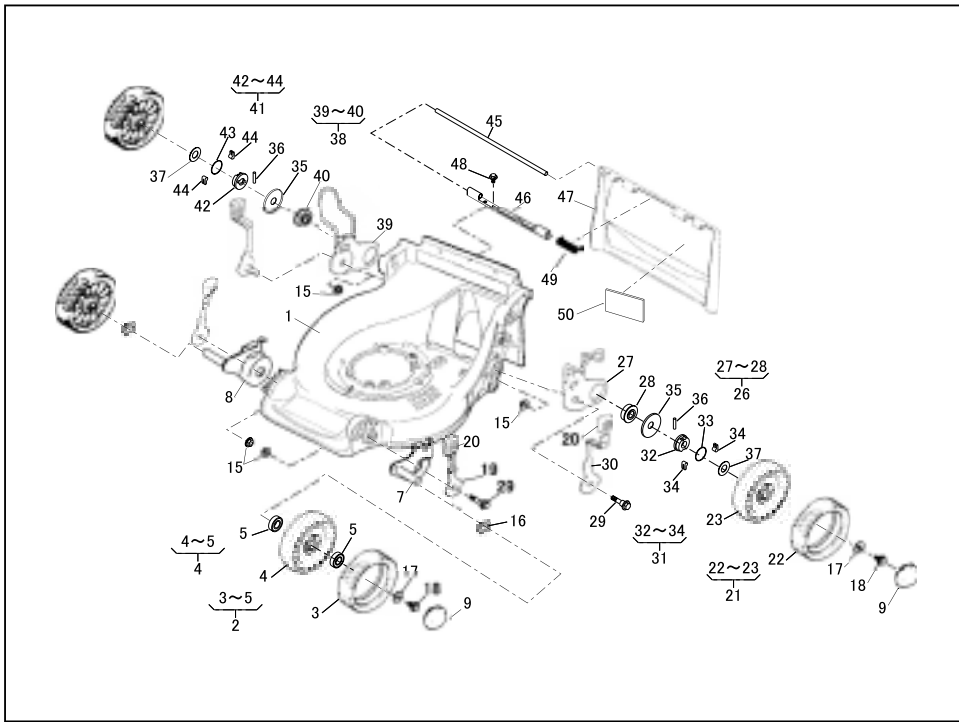

PARTS LIST

MODEL : SW4190-BE4 (ISEKI)

46014-117

REF. No.	PARTS No.	PARTS NAME	WHEEL		1/2	REMARKS
			Q'TY INCLUDING	PRICE( )	RECOMM.(%) Lot.100	
1	7066-51043-146-42	HOUSING	1			
2	7066-71041-103	WHEEL ASSY	2			
3	7066-91086-102	TIRE	2		15	
4	7066-36107-102	WHEEL	2		3	
5	7066-932L0696	BEARING	4		5	
6						
7	7066-11142-112	ADJUSTER	2		5	
8	7066-11142-113	ADJUSTER	2		5	
9	7066-36070-110	CAP	4		3	
10						
11						
12						
13						
14						
15	7066-569L0800	FLANGE NYLON NUT	4		10	M8
16	7066-664V0626	WAVE SPRING WASHER	2		5	
17	7066-68036-101	WASHER	4		3	
18	7066-31057-181	HEXAGON BOLT	4		3	
19	7066-11150-101-09	ADJUST LEVER	2		5	
20	7066-36061-121	KNOB	4		3	
21	7066-71041-112	WHEEL ASSY	2		3	
22	7066-91086-106	TIRE	2		15	
23	7066-36107-101	WHEEL	2		3	
24						
25						
26	7066-71122-101	ADJUSTER ASSY(L)	1		-	
27	7066-11142-104	ADJUSTER	1		3