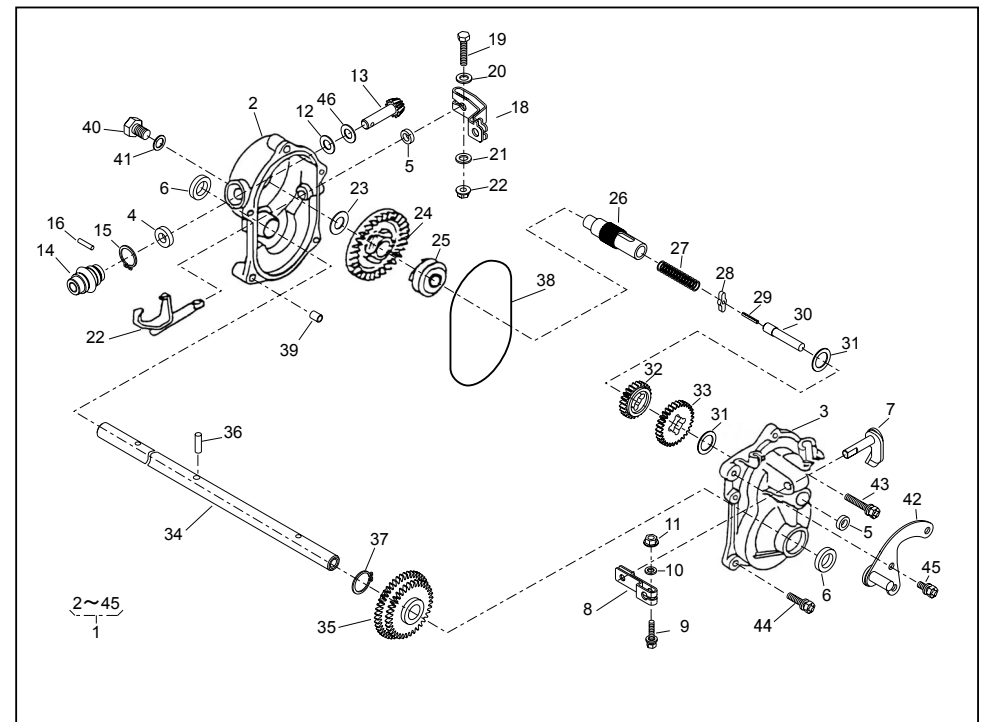

PARTS LIST

MODEL : SW4190-BE4 (ISEKI)

46014-117

REF. No.	PARTS No.	PARTS NAME	GEAR CASE		1/2	RECOMM.(%) Lot.100	REMARKS
			Q'TY INCLUDING	PRICE()			
1	7066-71008-326	GEAR CASE ASSY	1		-		
2	7066-51001-195	GEAR CASE	1		3		
3	7066-51001-196	GEAR CASE	1		3		
4	7066-61002-161	OIL SEAL	1		5		SD 10 20 5
5	7066-61002-162	OIL SEAL	2		5		SD 8 14 4
6	7066-61002-163	OIL SEAL	2		5		SD 15 24 5
7	7066-64024-104	THIFTER SHAFT	1		3		
8	7066-11104-119	ARM	1		3		
9	7066-320L0525	HEXAGON BOLT(PW)	1		3		M5 × 25
10	7066-611L0500	PLAIN WASHER	1		3		M5
11	7066-571L0500	FLANGE NUT	1		3		M5
12	7066-61003-109	THRUST PLATE	1		5		
13	7066-78003-111	PINION	1		3		
14	7066-91097-101	UNIVERSAL JOINT	1		3		
15	7066-812V2000	C-SNAP RING FOR SHAFT		1	1		φ 20
16	7066-717B0418	PARALLEL PIN		1	3		φ 4 × 18
17	7066-11097-106	SHIFTER FORK	1		3		
18	7066-11104-137	ARM	1		3		
19	7066-311M0630	(+)HEXAGON BOLT	1		3		M6 × 30
20	7066-611L0600	PLAIN WASHER	1		3		M6
21	7066-613L0600	PLAIN WASHER	1		3		M6
22	7066-571L0600	FLANGE NUT	1		3		M6
23	7066-61024-117	SPACER	1		5		
24	7066-78001-136	BEVEL GEAR	1		3		
25	7066-11129-107	CLUTCH	1		3		
26	7066-64014-236	SHAFT	1		3		
27	7066-68013-262	SPRING	1		3		